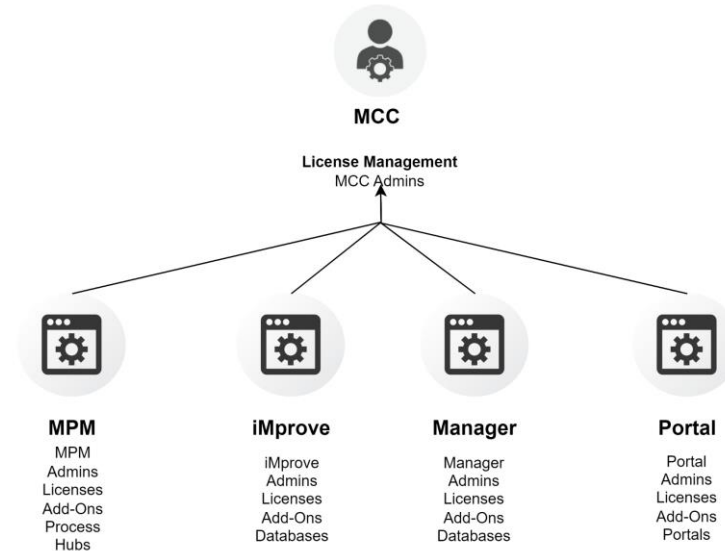

Mavim Platform Governance

Customer Journey

User Guided Journey

Vision and Mission

ONE PLATFORM

MCC 2.0: User Management and License Management

User Management (Connect)

License Management

License Management APIs

licenses/me - User Level API that provides the details of the Licenses, Add-Ons and the Resources assigned to the User

licenses/all - Company Level API that provides the details of the Licenses, Add-Ons and the Resources allocated to the Company

resources/update - Company Level API that updates the details of the Resources used by the Company

Demonstration

mav!m

change it