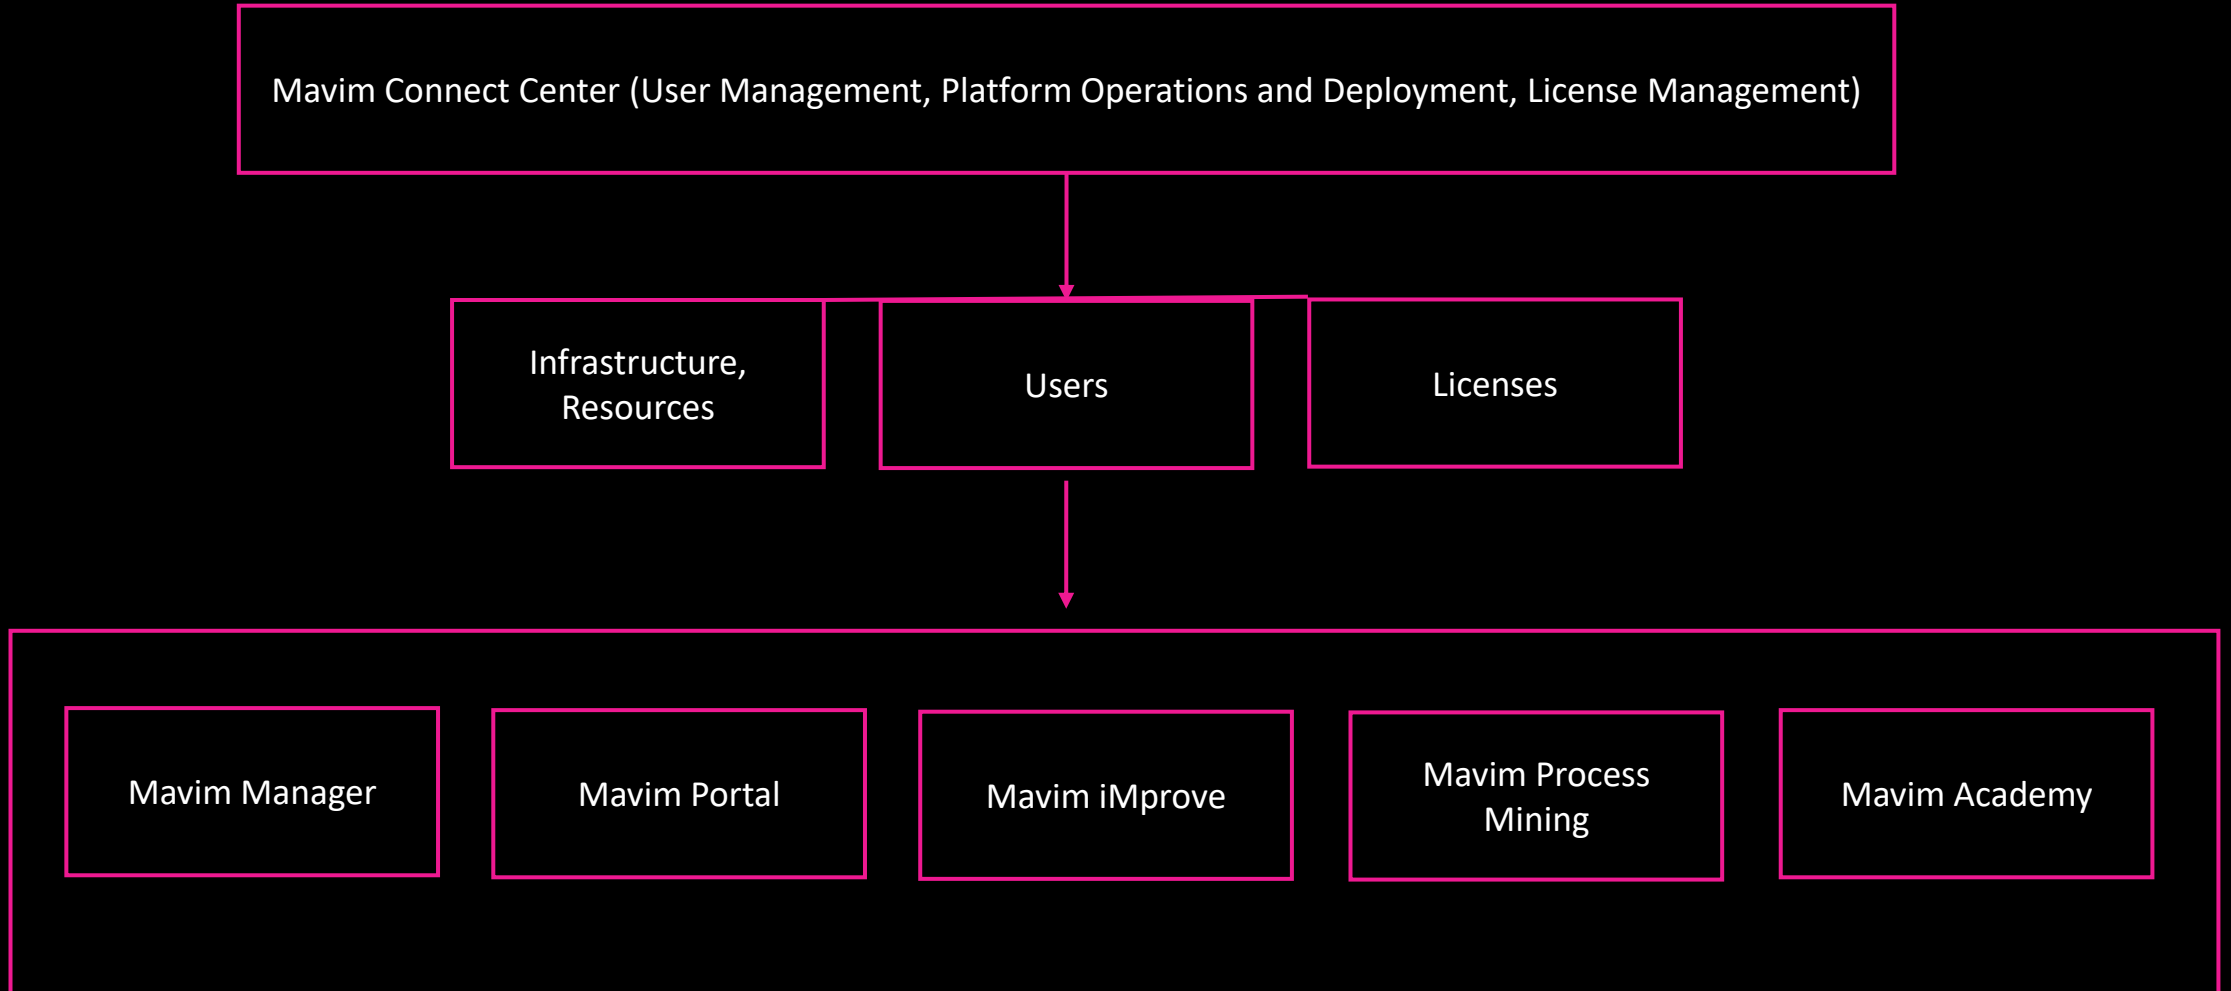

Mavim Platform Governance

Customer Journey

User Guided Journey

Vision and Mission

ONE PLATFORM

MCC 2.0: User Management and License Management

User Management (Connect)

License Management

License Management APIs

licenses/me - User Level API that provides the details of the Licenses, Add-Ons and the Resources assigned to the User

licenses/all - Company Level API that provides the details of the Licenses, Add-Ons and the Resources allocated to the Company

resources/update - Company Level API that updates the details of the Resources used by the Company

Demonstration

mav!m

change it