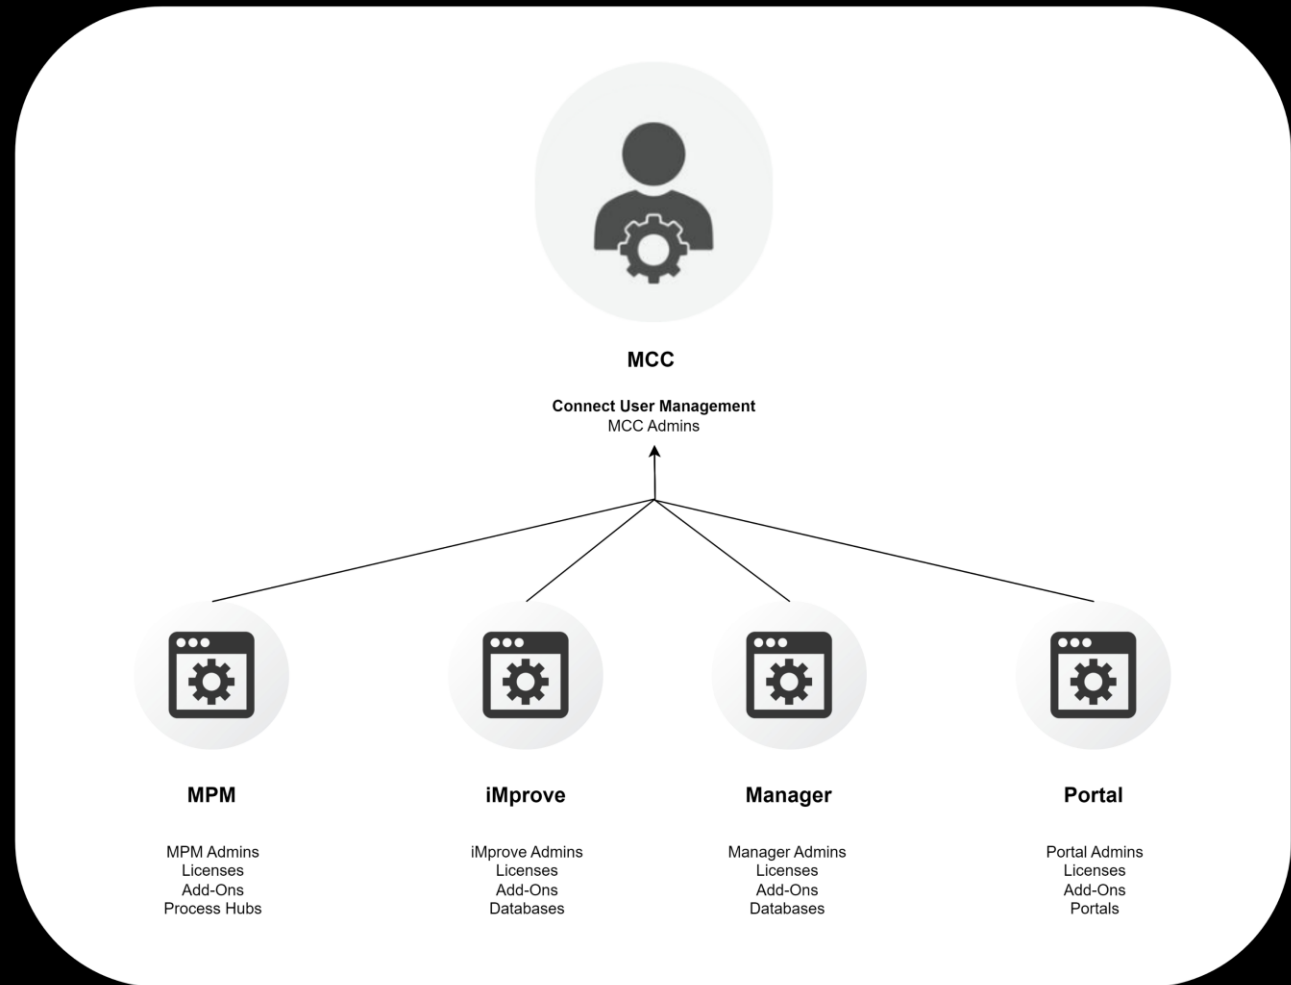

Mavim Platform Governance

Customer Journey

User Guided Journey

Vision and Mission

ONE PLATFORM

MCC 2.0: User Management and License Management

User Management (Connect)

License Management

License Management APIs

licenses/me - User Level API that provides the details of the Licenses, Add-Ons and the Resources assigned to the User

licenses/all - Company Level API that provides the details of the Licenses, Add-Ons and the Resources allocated to the Company

resources/update - Company Level API that updates the details of the Resources used by the Company

Demonstration

mav!m

change it