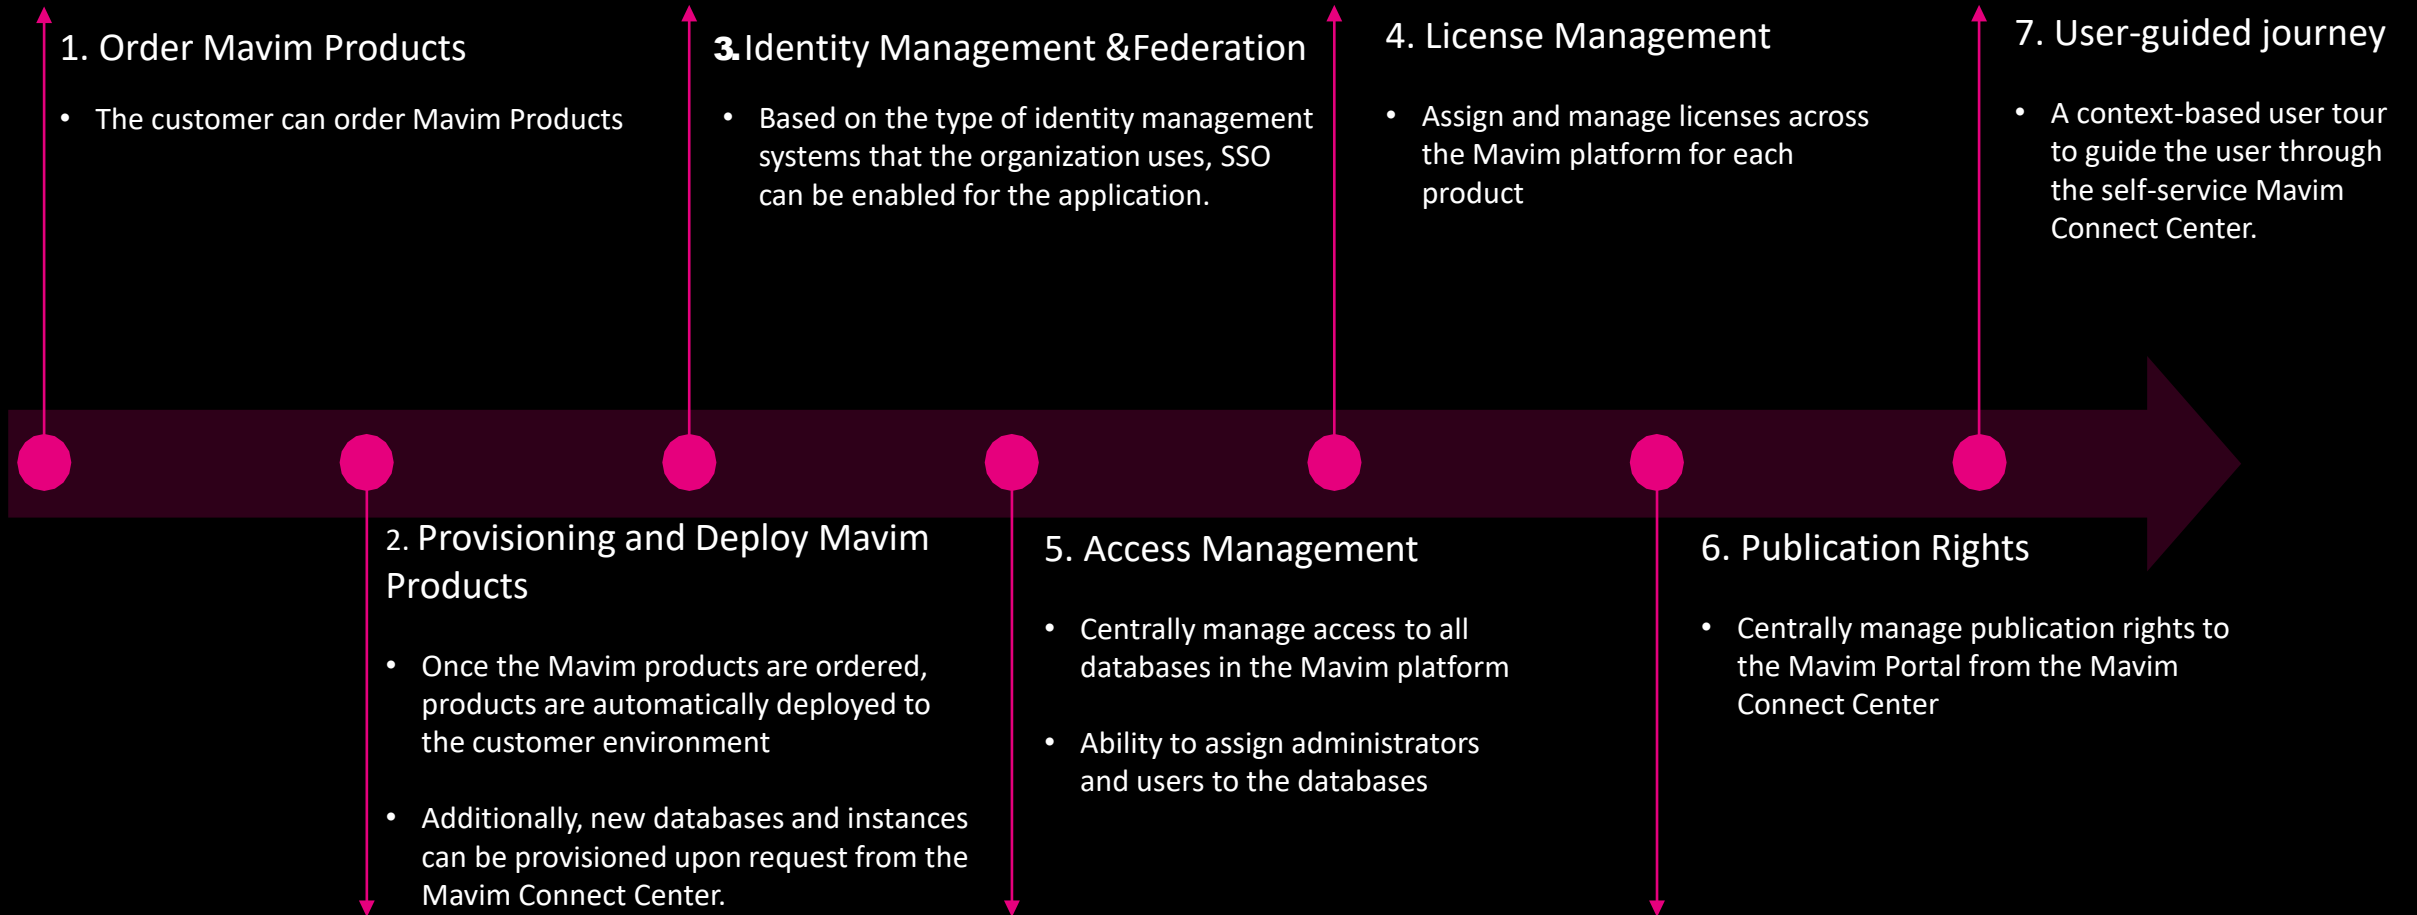

Mavim Platform Governance

Customer Journey

User Guided Journey

Vision and Mission

ONE PLATFORM

MCC 2.0: User Management and License Management

User Management (Connect)

License Management

License Management APIs

licenses/me - User Level API that provides the details of the Licenses, Add-Ons and the Resources assigned to the User

licenses/all - Company Level API that provides the details of the Licenses, Add-Ons and the Resources allocated to the Company

resources/update - Company Level API that updates the details of the Resources used by the Company

Demonstration

mav!m

change it